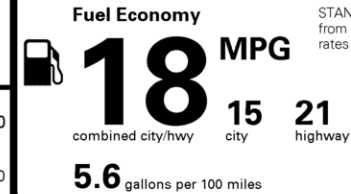

Manufacturer's Suggested Retail Base Price:	$49,910.00
Options Included by Manufacturer PREMIUM PAINT	395.00
DESTINATION CHARGES	1,195.00
Total*	$51,500.00

**Replaces standard equipment.
***Towing capability varies by configuration. See Nissan towing guide and owner's manual for additional information.

**Not actual Monroney Label. Provided for informational purposes only. Vehicle features, pricing and other information subject to change, may vary from actual vehicle content and/or Monroney label description. While Nissan makes reasonable efforts to ensure accuracy of information, Nissan is not responsible for changes, errors or omissions. See actual vehicle and/or verify information in question with your Nissan dealer.

EPA DOT Fuel Economy and Environment Gasoline Vehicle

STANDARD PICKUP TRUCKS range from 15 to 22 MPG. The best vehicle rates 136 MPGe.

You spend $3,250

more in fuel costs over 5 years compared to the average new vehicle.

Annual fuel cost $2,050