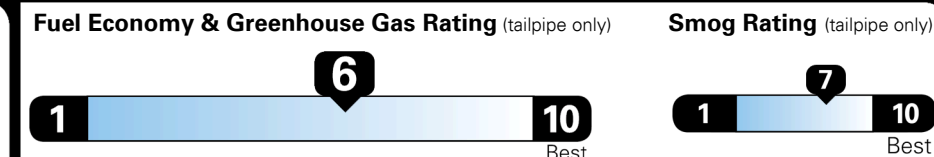

This vehicle emits 309 grams CO₂ per mile. The best emits 0 grams per mile (tailpipe only). Producing and distributing fuel also create emissions; learn more at fueleconomy.gov.

Actual results will vary for many reasons, including driving conditions and how you drive and maintain your vehicle. The average new vehicle gets 28 MPG and costs $9,750 to fuel over 5 years. Cost estimates are based on 15,000 miles per year at $ 3.60 per gallon. MPGe is miles per gasoline gallon equivalent. Vehicle emissions are a significant cause of climate change and smog.

fueleconomy.gov

Calculate personalized estimates and compare vehicles

GOVERNMENT 5-STAR SAFETY RATINGS

Overall Vehicle Score ★ ★ ★ ★ ★

Based on the combined rating of frontal, side and rollover. Should ONLY be compared to other vehicles of similar size and weight.

Frontal Driver ★ ★ ★ ★ ★

Crash Passenger ★ ★ ★ ★

Based on the risk of injury in a frontal impact. Should ONLY be compared to other vehicles of similar size and weight.

Side Front seat ★ ★ ★ ★ ★

Crash Rear seat ★ ★ ★ ★ ★

Star ratings based on the risk of injury in a side impact.

Rollover ★ ★ ★ ★

Star ratings based on the risk of rollover in a single-vehicle crash.

Star ratings range from 1 to 5 stars (★★★★★) with 5 being the highest.

Source: National Highway Traffic Safety Administration (NHTSA).

www.safercar.gov or 1-888-327-4236

Manufacturer's suggested retail price includes Manufacturer's recommended pre-delivery service. License and title fees, state and local taxes and other dealer installed options and accessories are not included in the manufacturer's suggested retail price.

PARTS CONTENT INFORMATION

FOR VEHICLES IN THIS CAR LINE U.S./CANADIAN PARTS CONTENT: 4 %

MAJOR SOURCES OF FOREIGN PARTS: KOREA: 85%

NOTE: PARTS CONTENT DOES NOT INCLUDE FINAL ASSEMBLY, DISTRIBUTION, OR OTHER NON-PARTS COSTS.

FOR THIS VEHICLE FINAL ASSEMBLY POINT: GWANGJU, KOREA

COUNTRY OF ORIGIN

ENGINE (MOTOR): KOREA

TRANSMISSION: KOREA