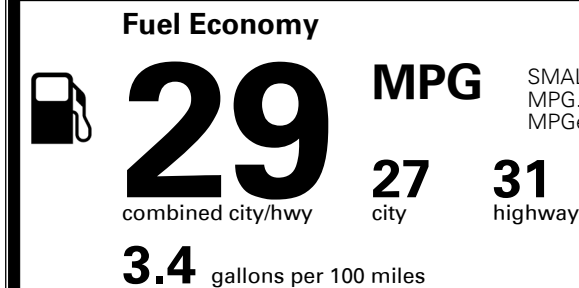

EPA DOT Fuel Economy and Environment

Gasoline Vehicle

SMALL SUVs range from 14 to 123 MPG. The best vehicle rates 140 MPGe.

You save $500
in fuel costs over 5 years compared to the average new vehicle.

Annual fuel cost
$1,850